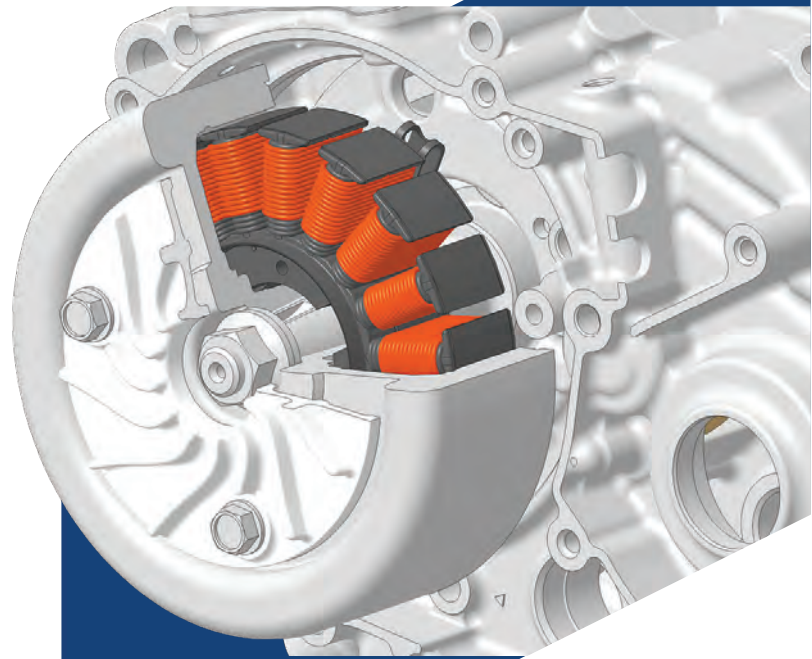

Idling Stop System

Automatically shuts off the engine during short stops, improving fuel efficiency and making city rides effortless.

Silent ACG Starter

Honda's advanced ACG starter motor eliminates gear meshing noise, ensuring a seamless start.